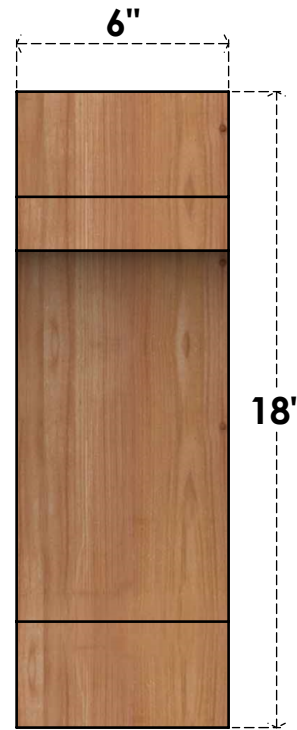

BRC06X10X18MRC00RWR

6"W X 10"D X 18"H MERCED ROUGH SAWN BRACE, WESTERN RED CEDAR

SIDE

FRONT

EKENA MILLWORK
 2300 WEST MAIN ST.
 CLARKSVILLE, TX 75426
 TOLL FREE: 866-607-0453
 WWW.EKENAMILLWORK.COM

NOTES

1. INSTALLATION TO BE COMPLETED IN ACCORDANCE WITH MANUFACTURER'S SPECIFICATIONS.
2. DRAWING MAY NOT BE TO SCALE
3. THIS DRAWING IS INTENDED FOR DESIGN AND PLANNING PURPOSES ONLY.
4. ALL INFORMATION CONTAINED HEREIN WAS CURRENT AT THE TIME OF DEVELOPMENT BUT MUST BE REVIEWED AND APPROVED BY THE PRODUCT MANUFACTURER TO BE CONSIDERED ACCURATE.
5. PRODUCTS ARE NOT KILN DRIED. THIS ITEM IS UNIQUE AND WILL CONTAIN THE NATURAL VARIATIONS THAT THE WOOD SPECIES OFFERS. THIS MAY RESULT IN VARIATIONS UP TO 1/4"