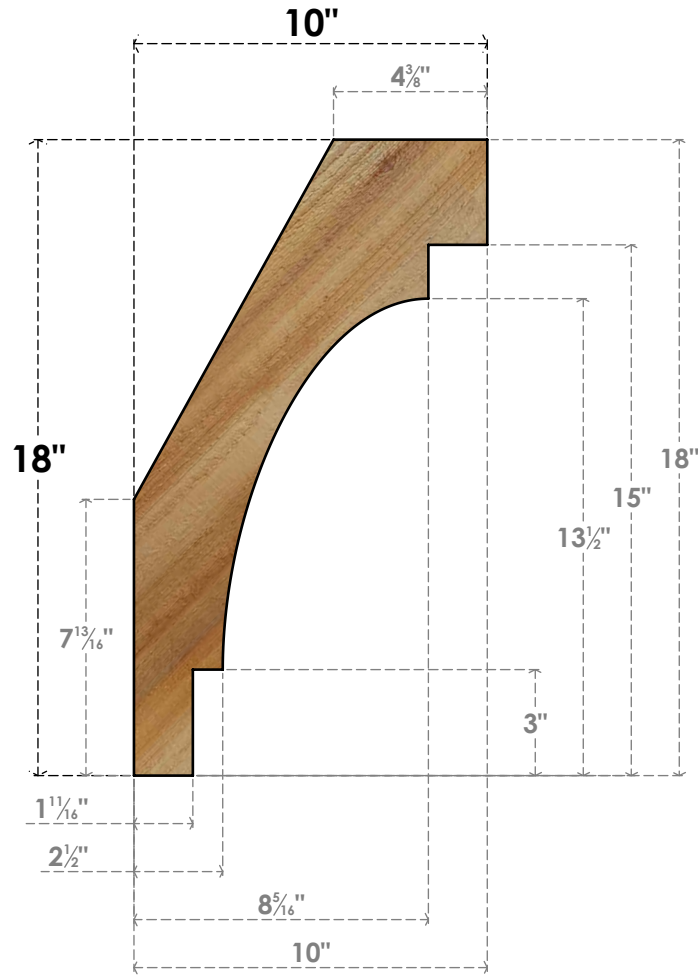

BRC06X10X18MRC00RWR

6"W X 10"D X 18"H MERCED ROUGH SAWN BRACE, WESTERN RED CEDAR

SIDE

FRONT

EKENA MILLWORK
 2300 WEST MAIN ST.
 CLARKSVILLE, TX 75426
 TOLL FREE: 866-607-0453
 WWW.EKENAMILLWORK.COM

NOTES

1. INSTALLATION TO BE COMPLETED IN ACCORDANCE WITH MANUFACTURER'S SPECIFICATIONS.
2. DRAWING MAY NOT BE TO SCALE
3. THIS DRAWING IS INTENDED FOR DESIGN AND PLANNING PURPOSES ONLY.
4. ALL INFORMATION CONTAINED HEREIN WAS CURRENT AT THE TIME OF DEVELOPMENT BUT MUST BE REVIEWED AND APPROVED BY THE PRODUCT MANUFACTURER TO BE CONSIDERED ACCURATE.
5. PRODUCTS ARE NOT KILN DRIED. THIS ITEM IS UNIQUE AND WILL CONTAIN THE NATURAL VARIATIONS THAT THE WOOD SPECIES OFFERS. THIS MAY RESULT IN VARIATIONS UP TO 1/4"